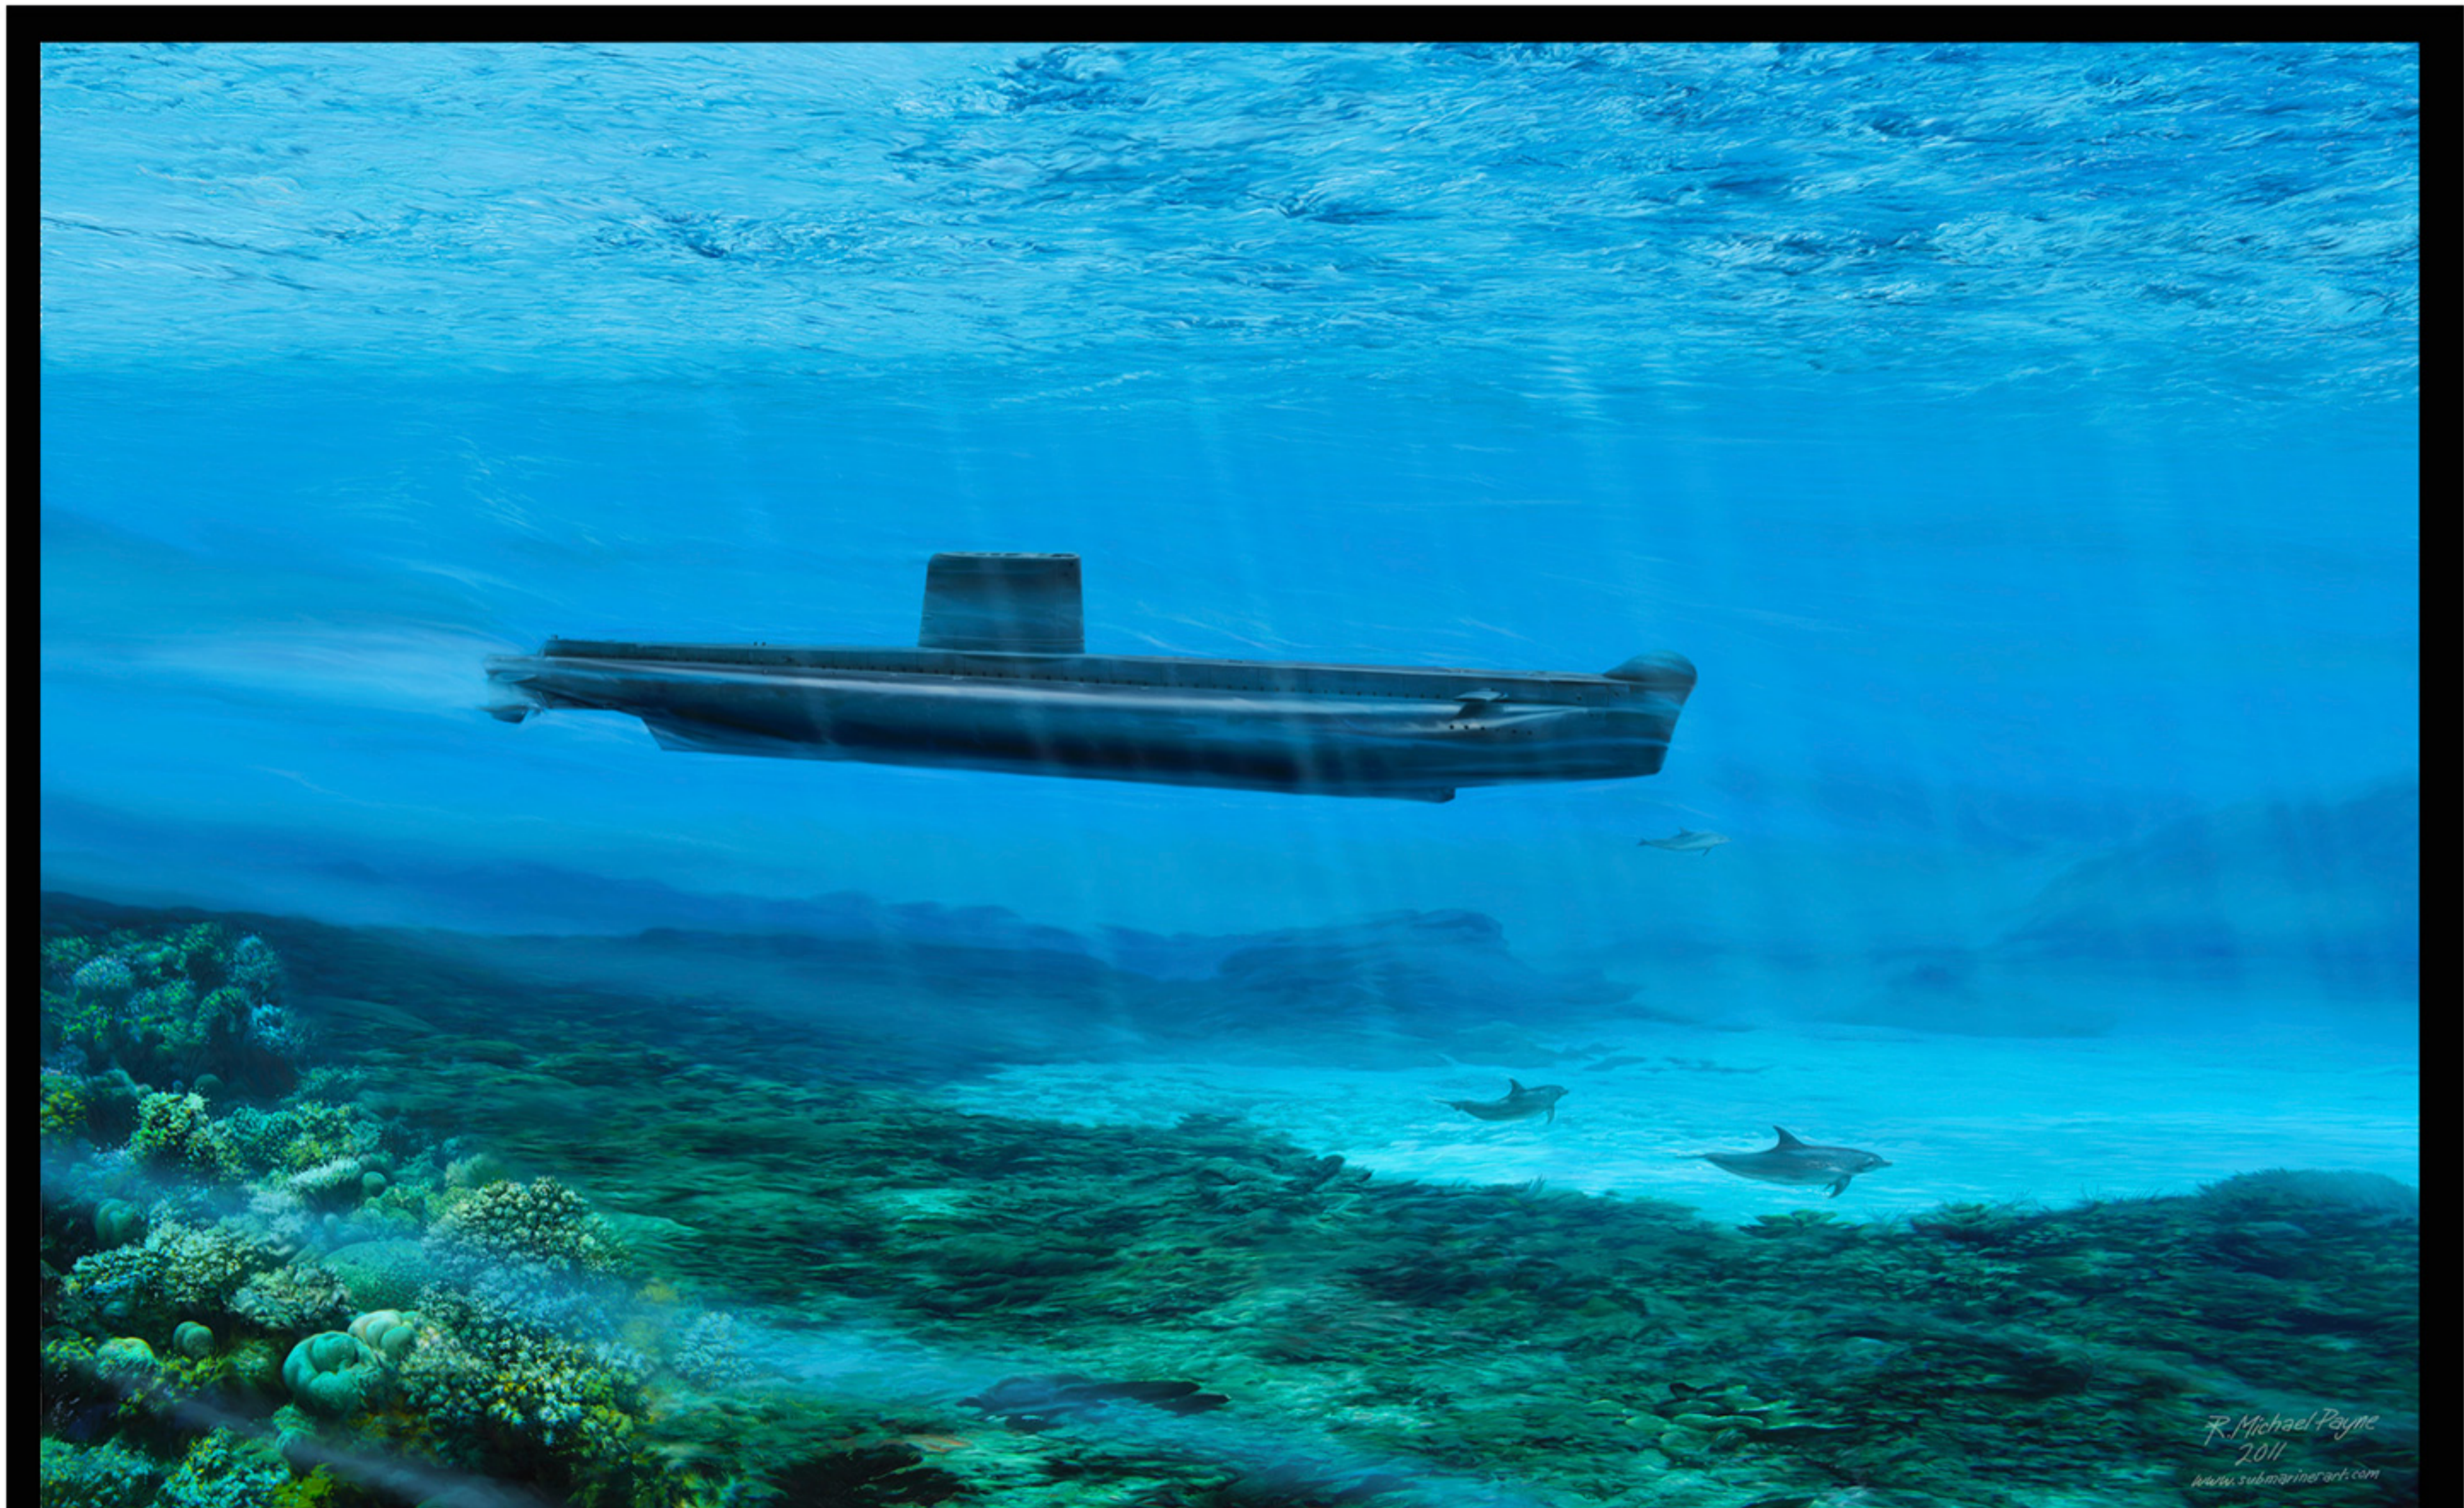

*HMAS Onslow SSG60,
with friends, leaving
periscope depth and
Coral Sea bound.*

*Commissioned: 1969
Decommissioned: 1999*

*In wargames Onslow
"sank" a seven ship flotilla
in 1980 and the
United States supercarrier
USS Carl Vinson in RIMPAC
exercises 1998.*

"Leaving Periscope Depth".

*Canvas size: W: 1 meter x H 61 cm (W: 3.28 feet x H: 2 feet)
Limited edition Giclee prints on quality cotton canvas with satin varnish are available.*

*R. Michael Payne
2011
www.submarinerart.com*
Copyright Michael Payne Graphic Design Pty Ltd 2011.

*The prints are
supplied on quality
canvas that is
laminated with
a satin varnish.
Ideal size is
1meter x 60cm.*

*They are also
supplied at
60cm x 37 cm.
They look superb
when stretched
and framed.*

*Sections of the painting enlarged
to show detail of brushwork.*