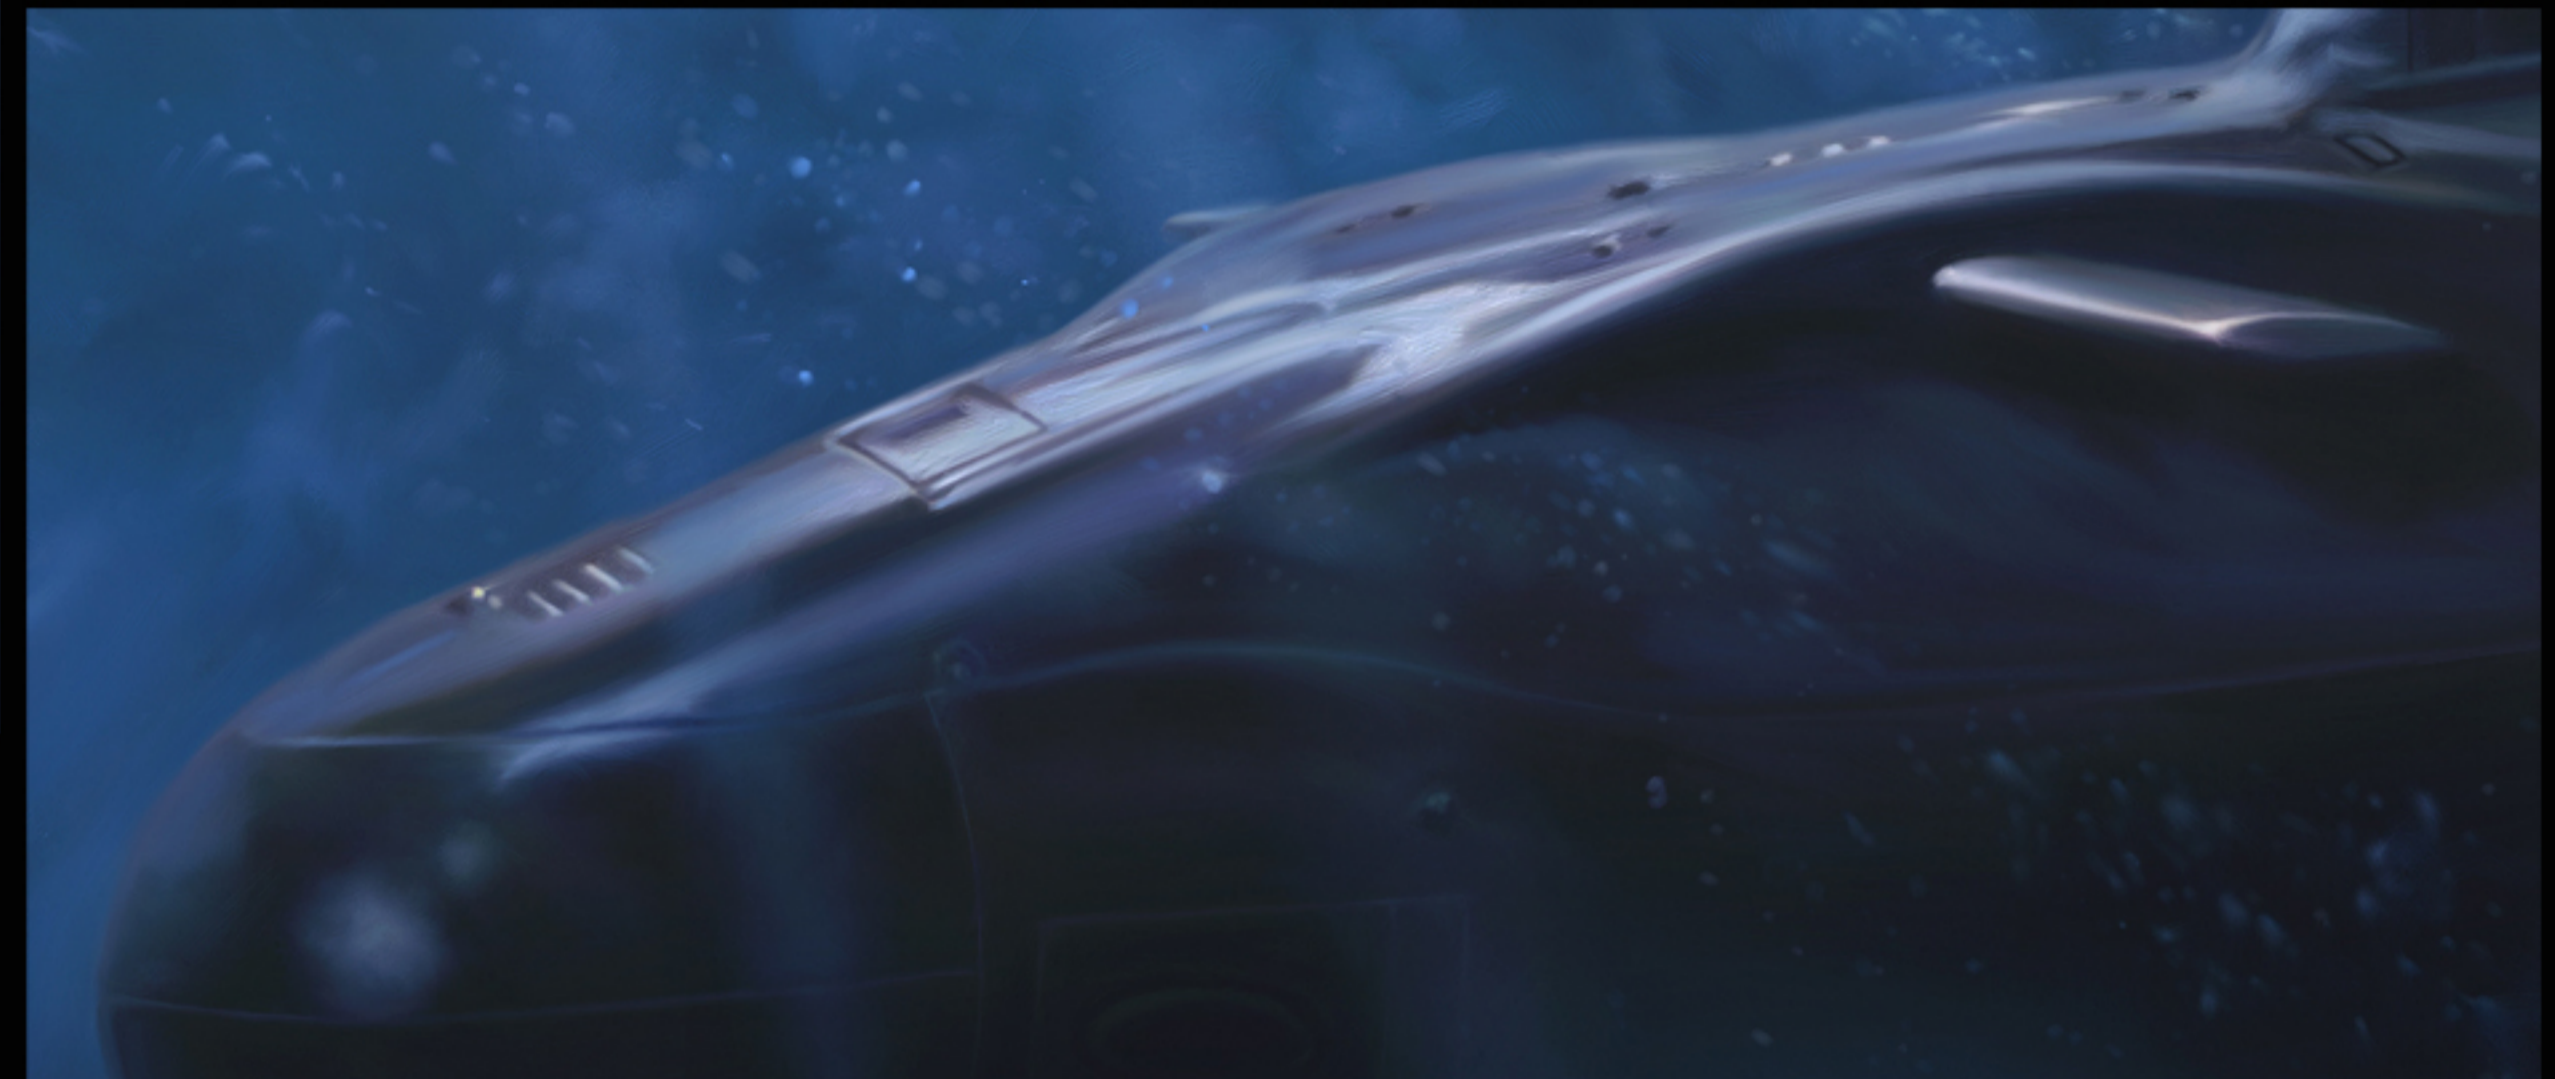

HMS Vanguard (S28)

The lead boat of her class.

*Commissioned:
August 14th 1993.*

The painting depicts the Vanguard at periscope depth beneath a polynya in arctic pack-ice. A Russian Akula class attack submarine can be seen several hundred yards distant on the far side of an iceberg.

*Sections of the painting enlarged
to show detail of brushwork.*

Reference material used for the HMS Vanguard (S28) painting.

Russian Akula Class.

From the film "Ice Station Zebra".