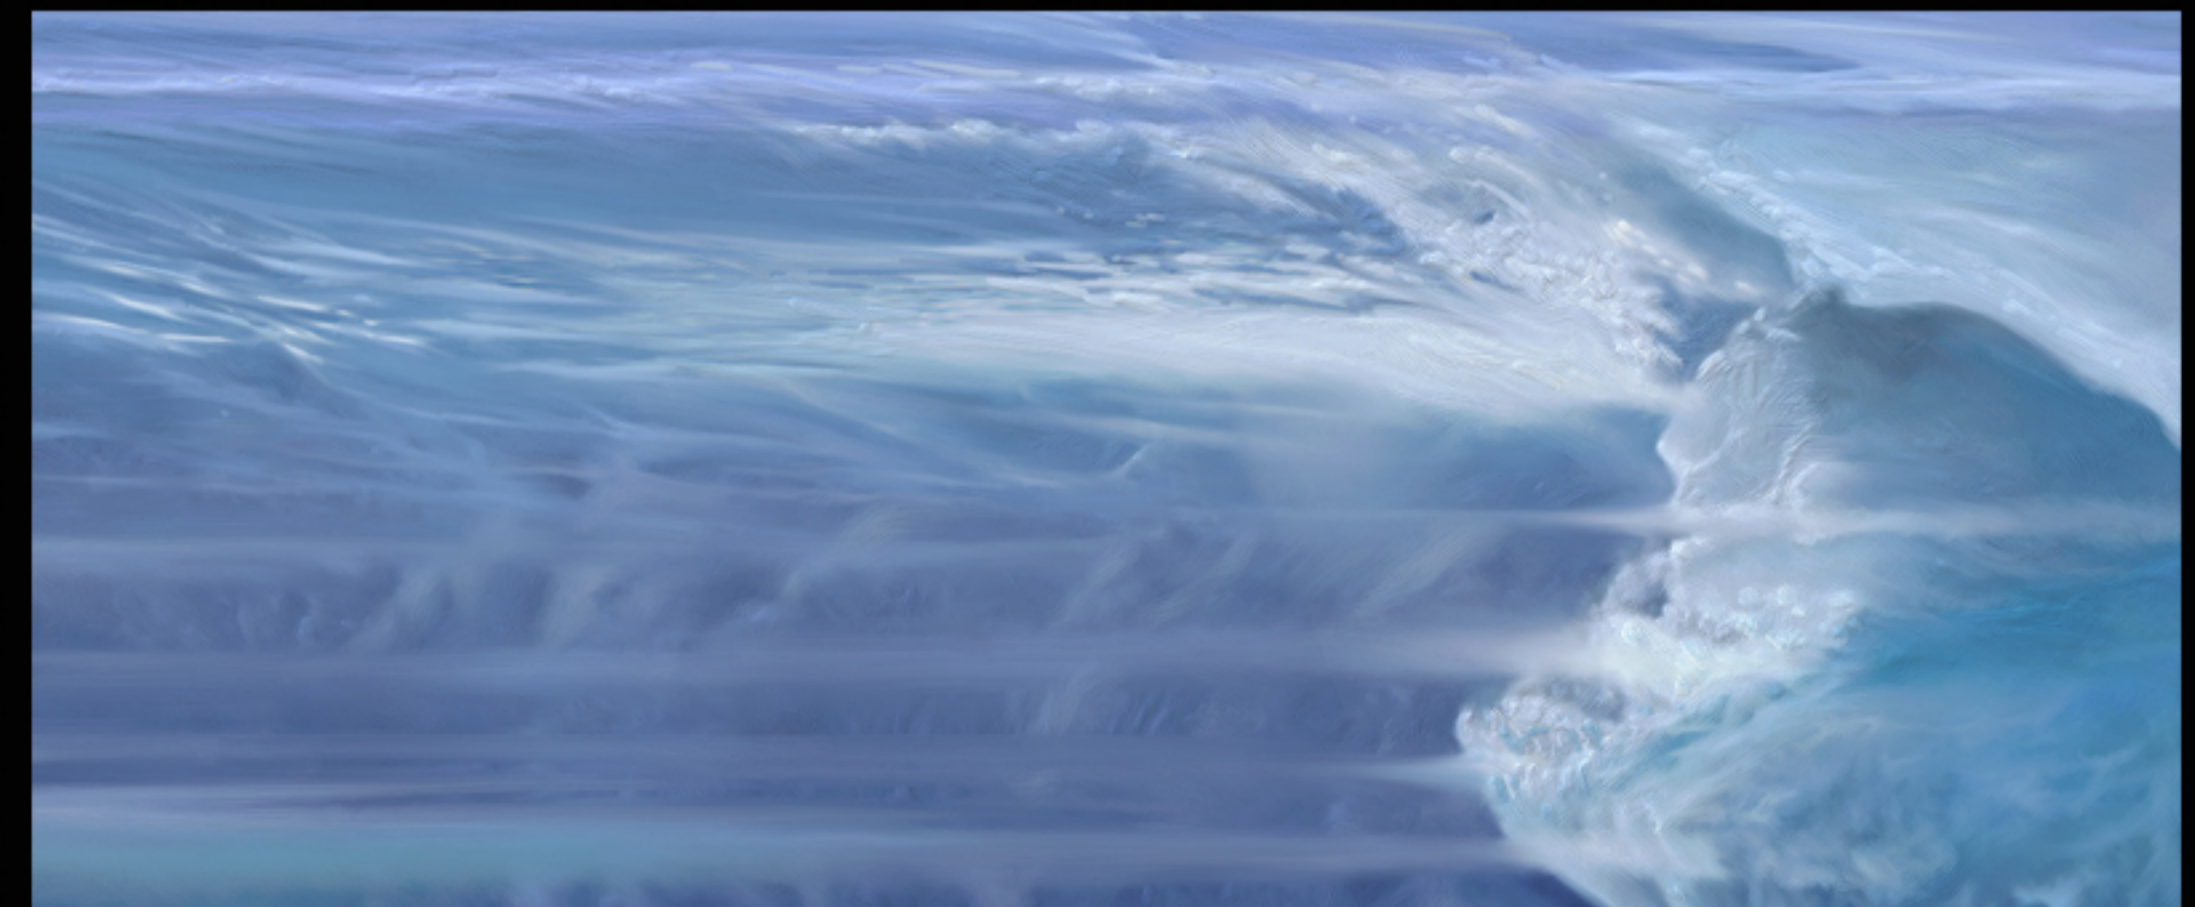

HMS Vanguard (S28)

The lead boat of her class.

*Commissioned:
August 14th 1993.*

The painting depicts the Vanguard at periscope depth beneath a polynya in arctic pack-ice. A Russian Akula class attack submarine can be seen several hundred yards distant on the far side of an iceberg.

*Sections of the painting enlarged
to show detail of brushwork.*

Reference material used for the HMS Vanguard (S28) painting.

Russian Akula Class.

From the film "Ice Station Zebra".